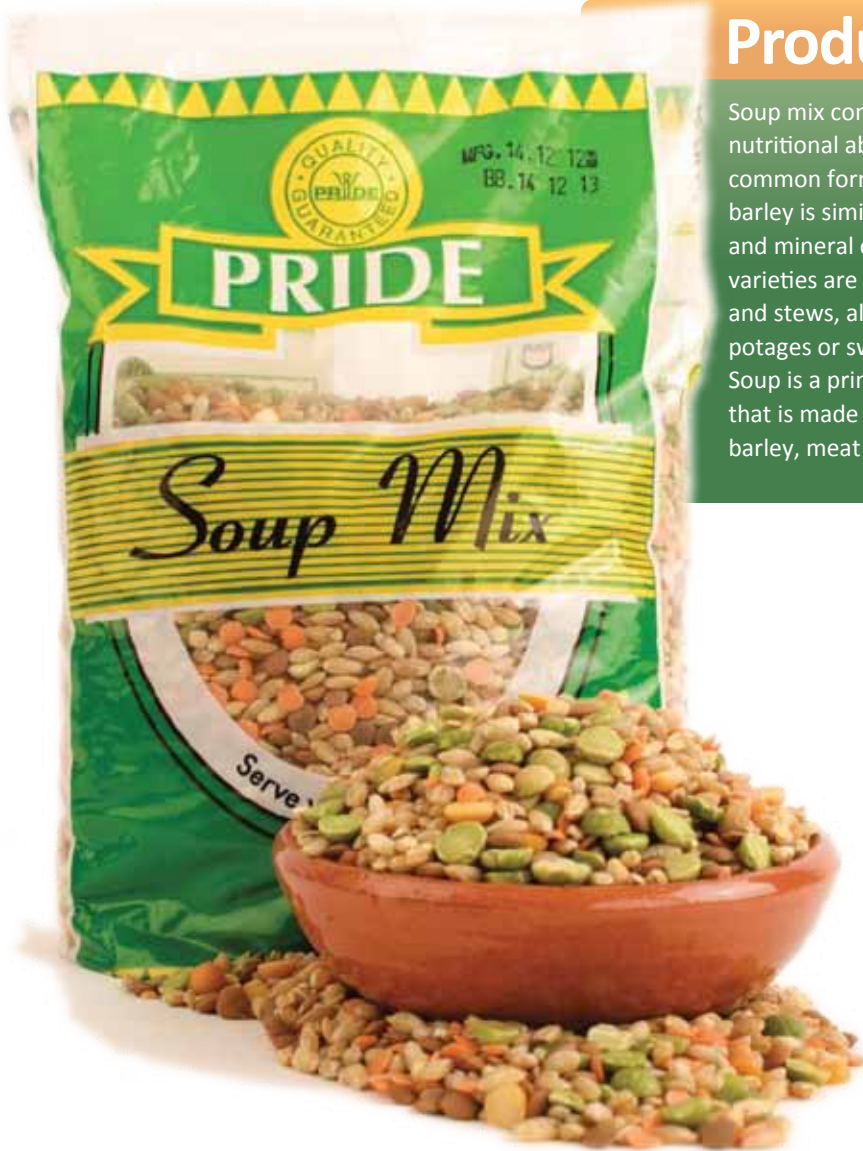

PRIDE SOUP MIX

Product Info

Soup mix combines the richness of pulses with the nutritional abilities of pearl barley which is the most common form of barley for human consumption. Pearl barley is similar to wheat in its caloric, protein, vitamin and mineral content, though it differs in that some varieties are high in lysine. It is cooked mainly in soups and stews, also as an ingredient for stuffing cooked potages or sweet dishes. Soup is a primarily liquid food, generally served warm that is made by combining ingredients such as lintels, barley, meat vegetables and liquids.